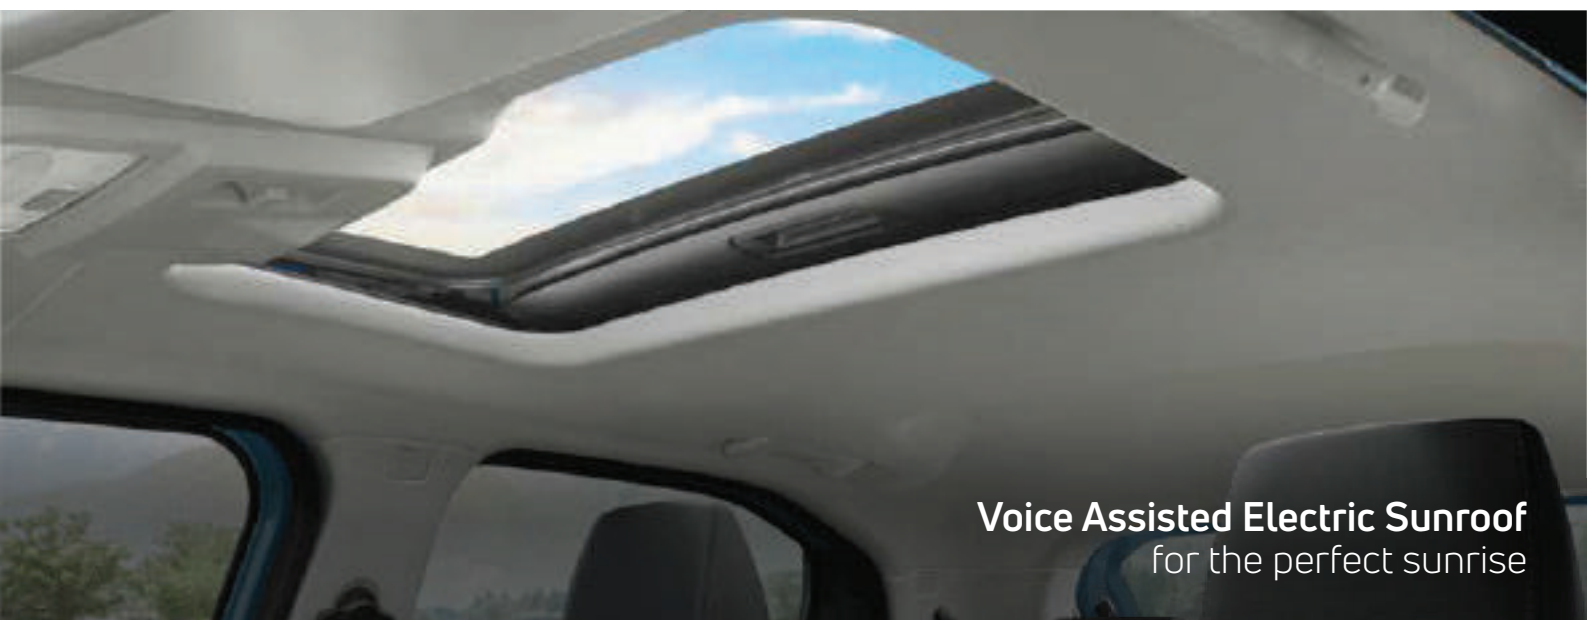

# VIBES WITH YOUR SWAG

*The Punch has a premium-looking stylish dashboard that makes the inside look as cool as it does outside.*

**Spacious Interior & Grand Console with Armrest**  
because nobody likes to feel cramped up