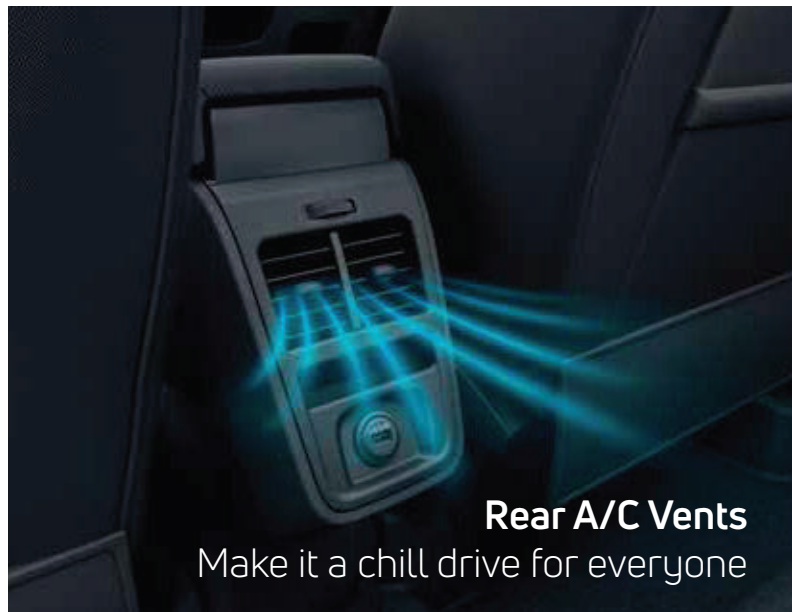

STYLE

VIBES WITH YOUR NEED  
FOR STYLE

■ *Sit back and relax. Cruise with your gang. Make room for more fun.*

**Automatic Climate Control With Xpress Cool**  
adjusts the temperature automatically

**Grand Console with Arm Rest**  
that keeps convenience and comfort at arm's length

**Push Start/Stop Button**  
that needs a touch of a finger

**Rear A/C Vents**  
Make it a chill drive for everyone

**More Of Comfort**

Rear Wiper & Wash | Auto Fold ORVM  
Front Power Outlet | Fast USB Charger