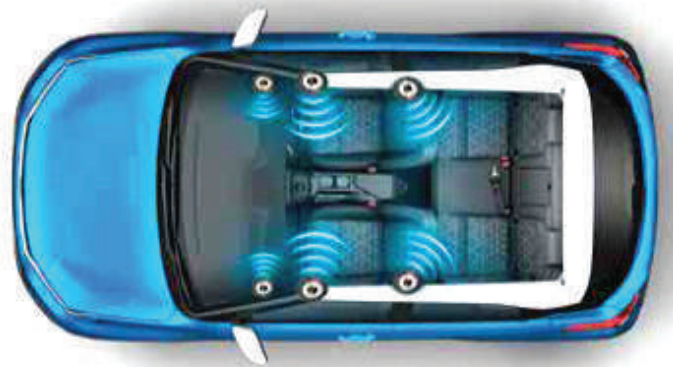

# ADVENTURE

VIBES WITH YOUR LOVE  
FOR ADVENTURE

*The Punch loves to entertain, just like you, with state-of-the-art technology that keeps you connected.*

**Floating 10.25 inch Touchscreen Infotainment**  
with wireless Android Auto™ and Apple CarPlay™

**Steering Mounted Control**  
that has everything in one place

**4 Speakers and 2 Tweeters**  
so that you can listen to your jam

**Wireless Charger**

**Fast C type charger**