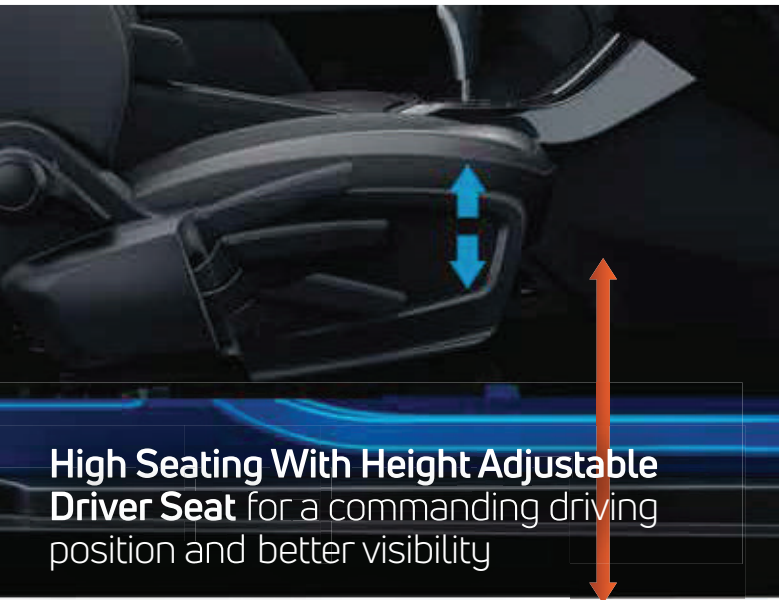

# VIBES WITH YOUR GANG

*So comfortable that it vibes with all the 5 passengers inside. You, the navigator next to you and the three resident DJs at the back.*

**Spacious Boot**  
for that extra luggage

**High Seating With Height Adjustable Driver Seat** for a commanding driving position and better visibility