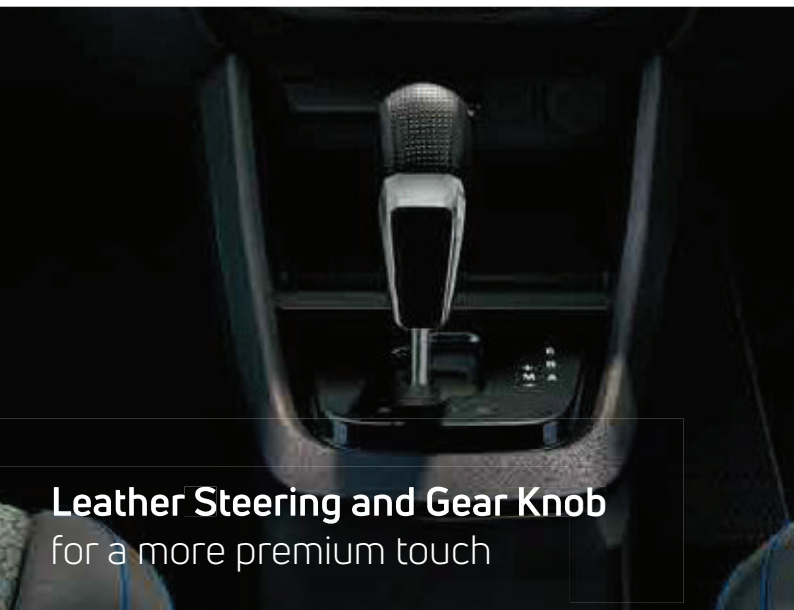

# VIBES WITH YOUR SWAG

*The Punch has a premium-looking stylish dashboard that makes the inside look as cool as it does outside.*

**Spacious Interior & Grand Console with Armrest**  
because nobody likes to feel cramped up

**Voice Assisted Electric Sunroof**  
for the perfect sunrise

**Leather Steering and Gear Knob**  
for a more premium touch

**More Of Stylish Exteriors**

D-cut Steering Wheel | Dual Tone Dashboard Layout