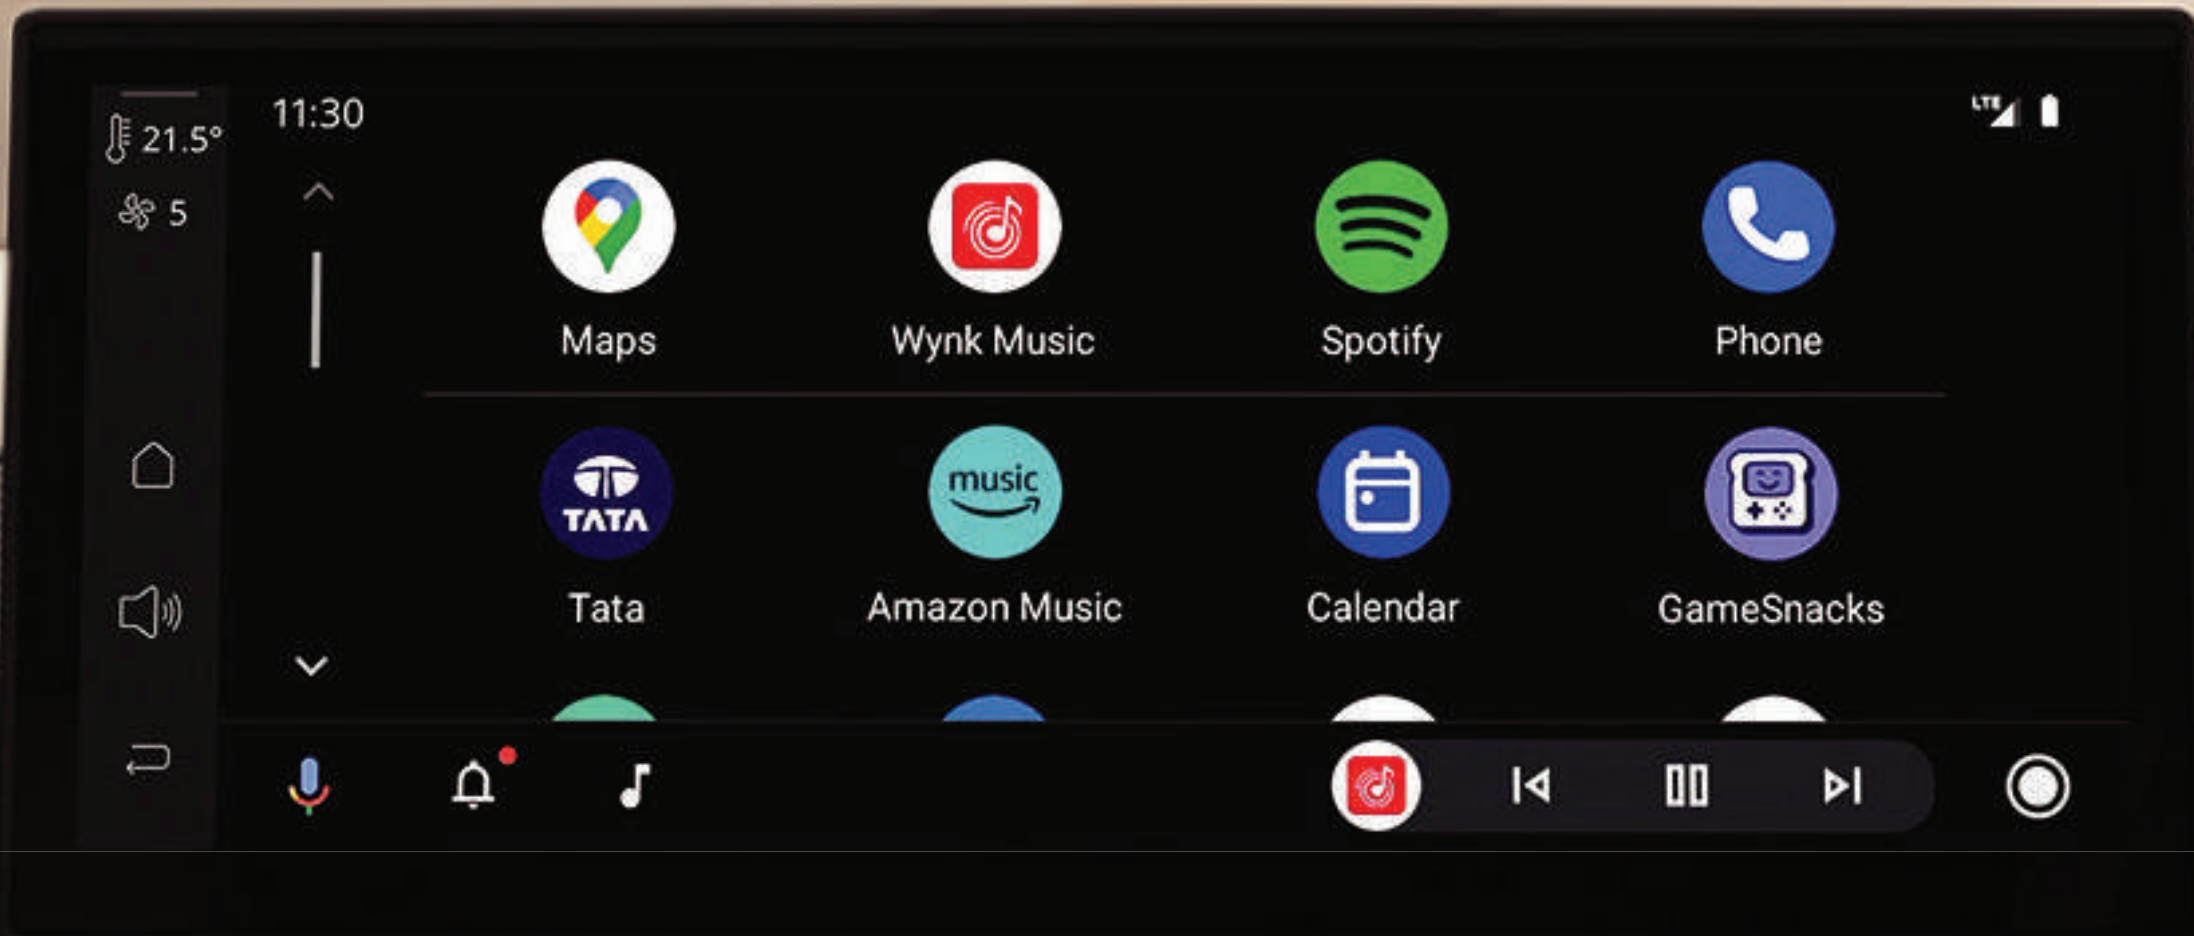

THEMED DASHBOARD WITH MOOD LIGHTING

Set the perfect ambiance with a themed, illuminated dashboard.

**VOICE ASSISTED PANORAMIC
SUNROOF WITH MOOD LIGHTING***

Say the word and the sky is all yours.

*Visual Presentation

PERSONA THEMED INTERIORS

Interiors that appeal to each side of you.

SHAPED FOR INNOVATIVE TECHNOLOGY

12.3" TOUCHSCREEN INFOTAINMENT BY HARMAN™

Expansive screen for the gizmo lover in you.

WIRELESS ANDROID AUTO™ AND APPLE CARPLAY™