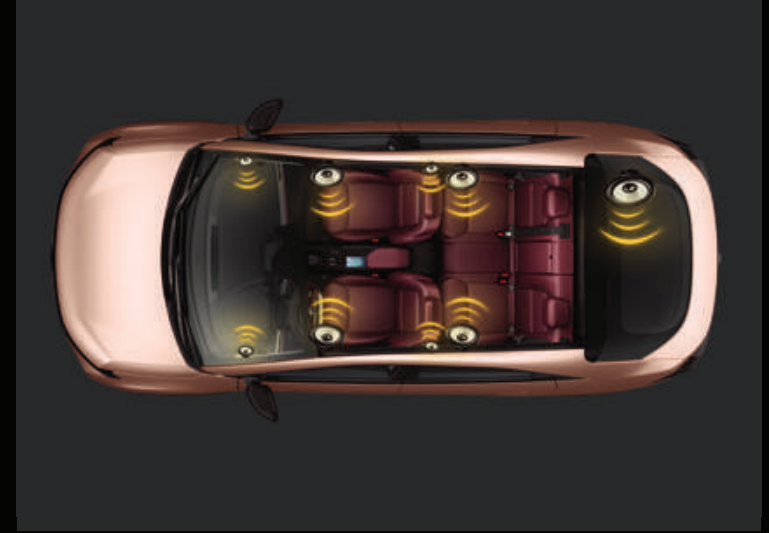

ELECTRONIC MUSIC

JBL SOUND SYSTEM (9 SPEAKERS INCLUDING SUBWOOFER)

Make every drive a private concert.

10.25" DIGITAL INSTRUMENT CLUSTER

Just tap to transform your drive.

NAVIGATION DISPLAY ON INSTRUMENT CLUSTER

Access maps without losing sight of the road.

WIRELESS SMARTPHONE CHARGER

Cord-free, Hassle-free.

AIR PURIFIER WITH AQI DISPLAY

An oasis of fresh and germ-free air.

ELECTROCHROMATIC IRVM WITH AUTO DIMMING

Experience exceptional clarity and enhanced visual comfort.